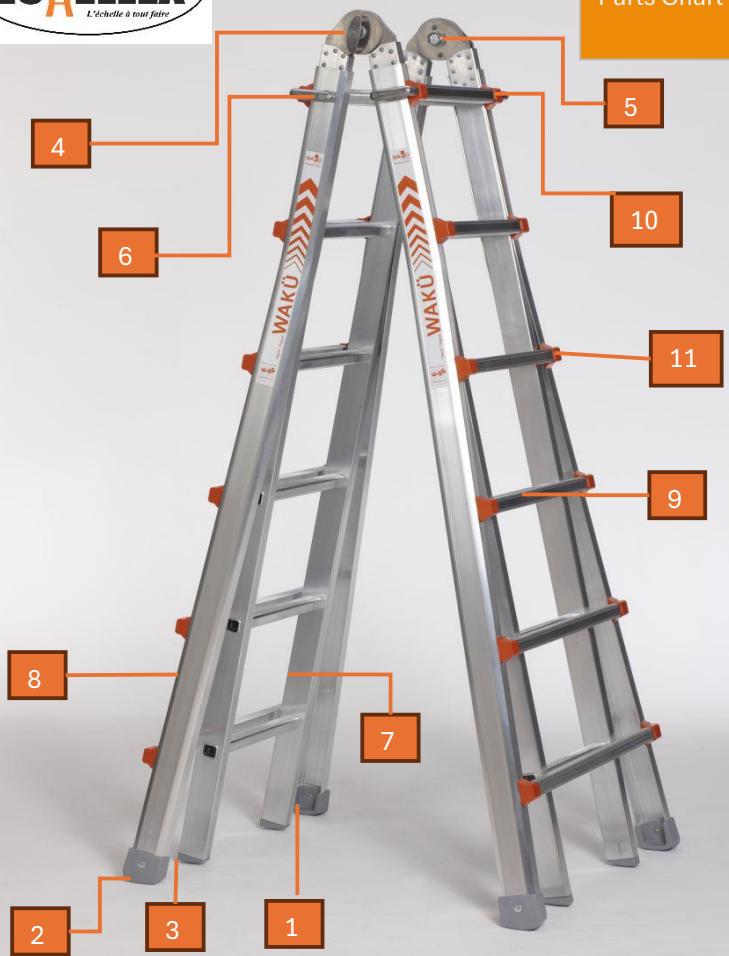

WAKÜ
Parts Chart

No	Description	Echellex Code	WAKÜ Code
1	RUBBER FOOT FOR OUTER PART - LEFT	E06-L	FT-1L
2	RUBBER FOOT FOR OUTER PART - RIGHT	E06-R	FT-1R
3	RUBBER FOOT FOR INNER PART	E07	FT-2
4	HINGE LOCK	E03	HL-A
5	HINGE COMPLETE	E10	PEN
6	HEIGHT ADJUSTER WITH RUNG CAP	E04	LA
7	INNER PART		
	101	INT 101	IL-1
	102	INT 102	IL-2
	103	INT 103	IL-3
8	OUTER PART		
	101	OL-1	OL-1
	102	OL-2	OL-2
	103	OL-3	OL-3
9	RUNG	OR	OR
10	RUNG CAP WITH RIVET	E05B	RC-1C
11	RUNG CAP	E05A	RC-2

Except for numbers 7 and 8, all parts are compatible with the 101, 102 and 103 models